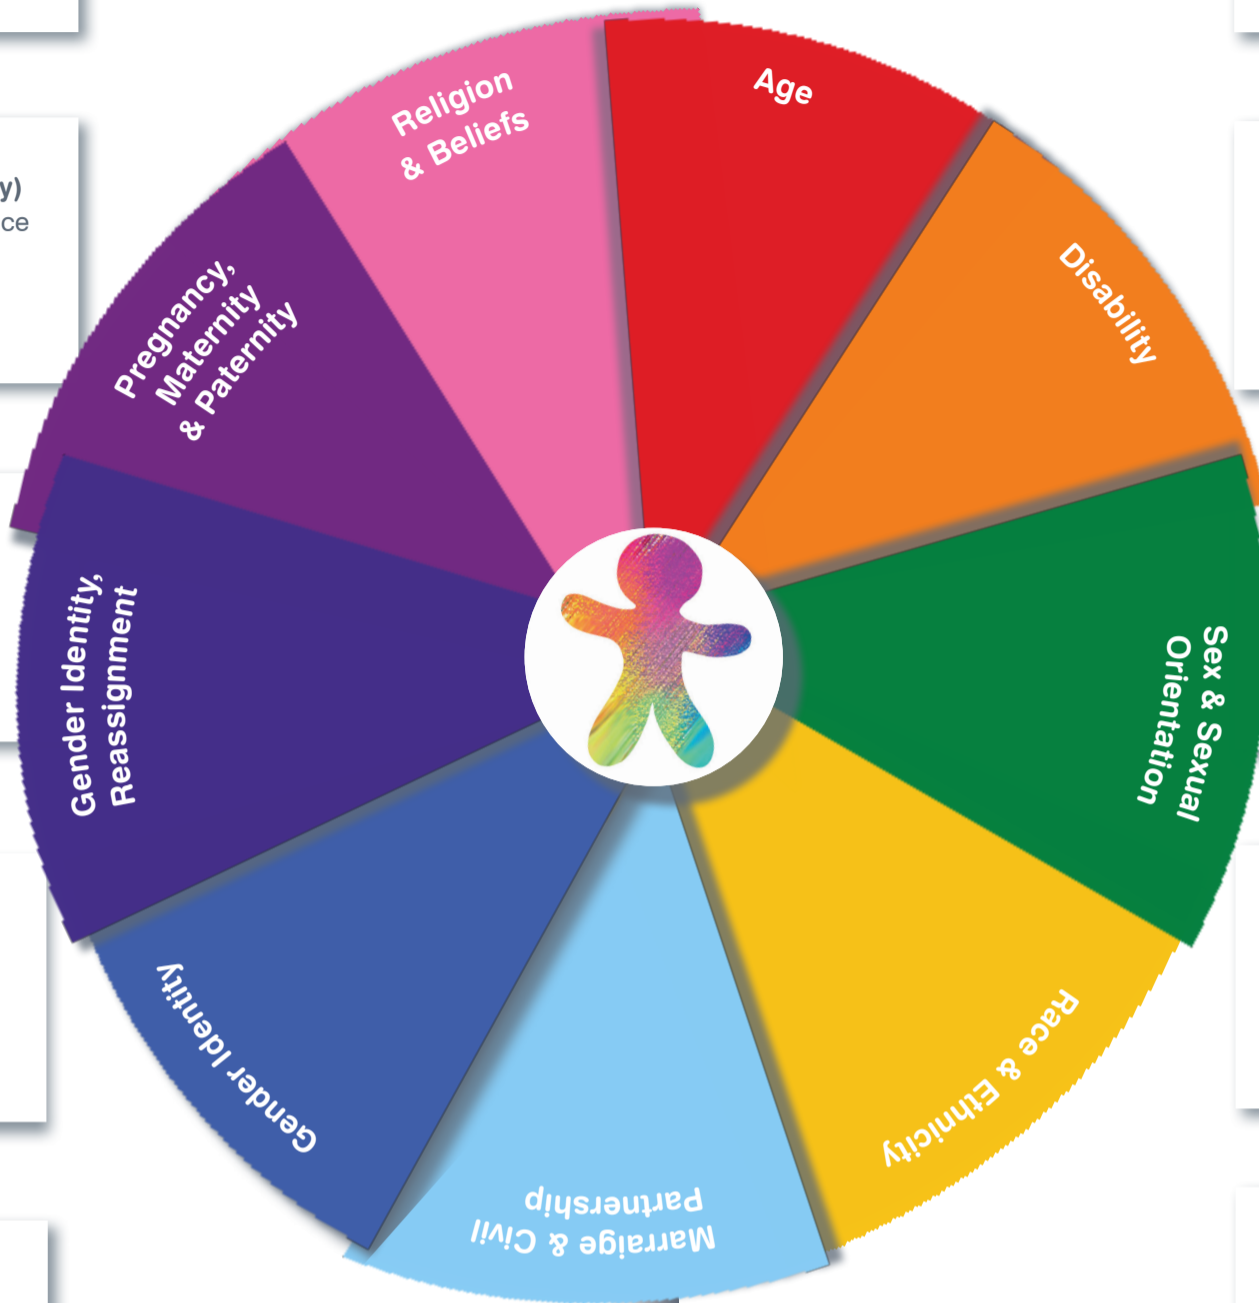

Diversity Champions

Ms Arif
J Block

- Gender Identity
- Sex & Sexual Orientation

Ms Griffiths Plunket
S10 Sixth Form Office

- Marriage & Civil Partnership
- Disability

Ms Wills (Maternity)
PE Sports Centre Office

- Gender Identity
- Sex & Sexual Orientation

Dr. Flatau-Brown
C Block

- Gender Identity
- Gender Reassignment

Ms Baikie
C Block

- Sex & Sexual Orientation
- Race & Ethnicity

Ms Dring
A Block 1st Floor Office
1st Floor Office

- Age
- Disability

Ms Chapman
K Block

- Religion & Beliefs
- Sex & Sexual Orientation

Mr Cracknell
C Block Ground Floor Office

- Age
- Race & Ethnicity

Ms Cavanagh
C Block Ground Floor Office

- Pregnancy, Maternity & Paternity
- Sex and Sexual Orientation